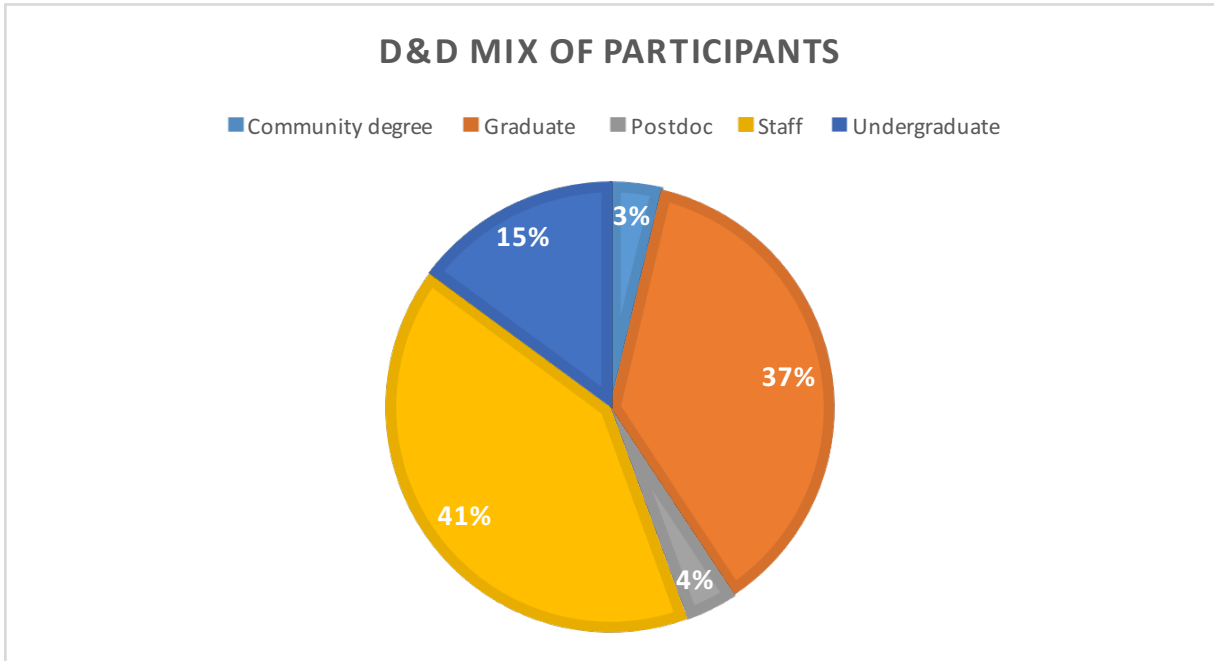

DISH & DISCUSS

DD15: Demystifying the Model Minority Myth

April 14, 2017

Assessment Results

n=27 responses

42 Attendees

n= 27 Respondents